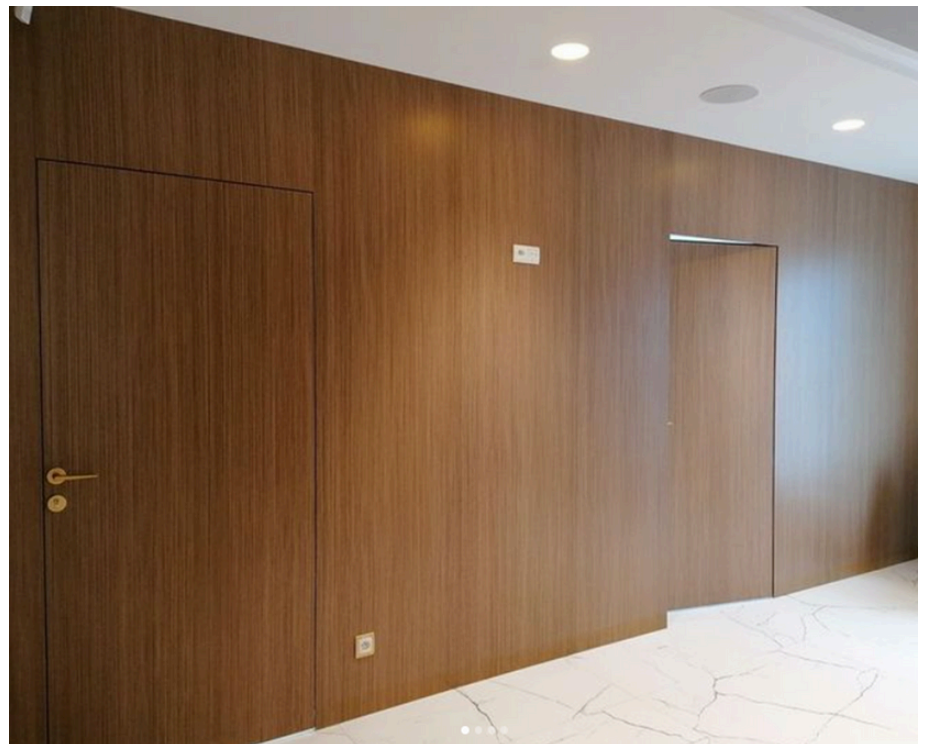

Wall paneling

You can also hide doors within wall paneling, whether it's smooth or intricately grooved.