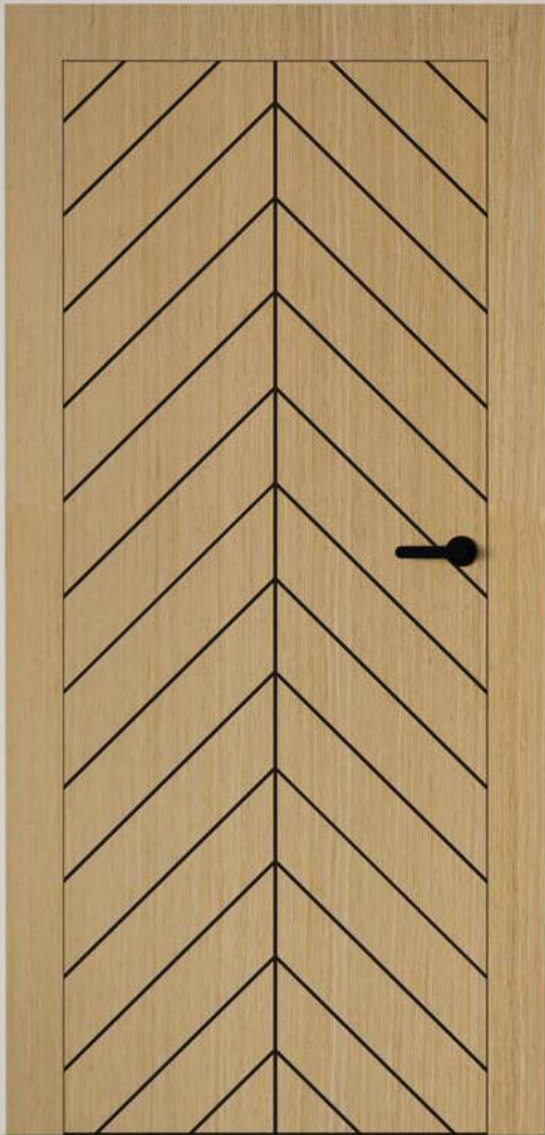

▲
BARI Black 7