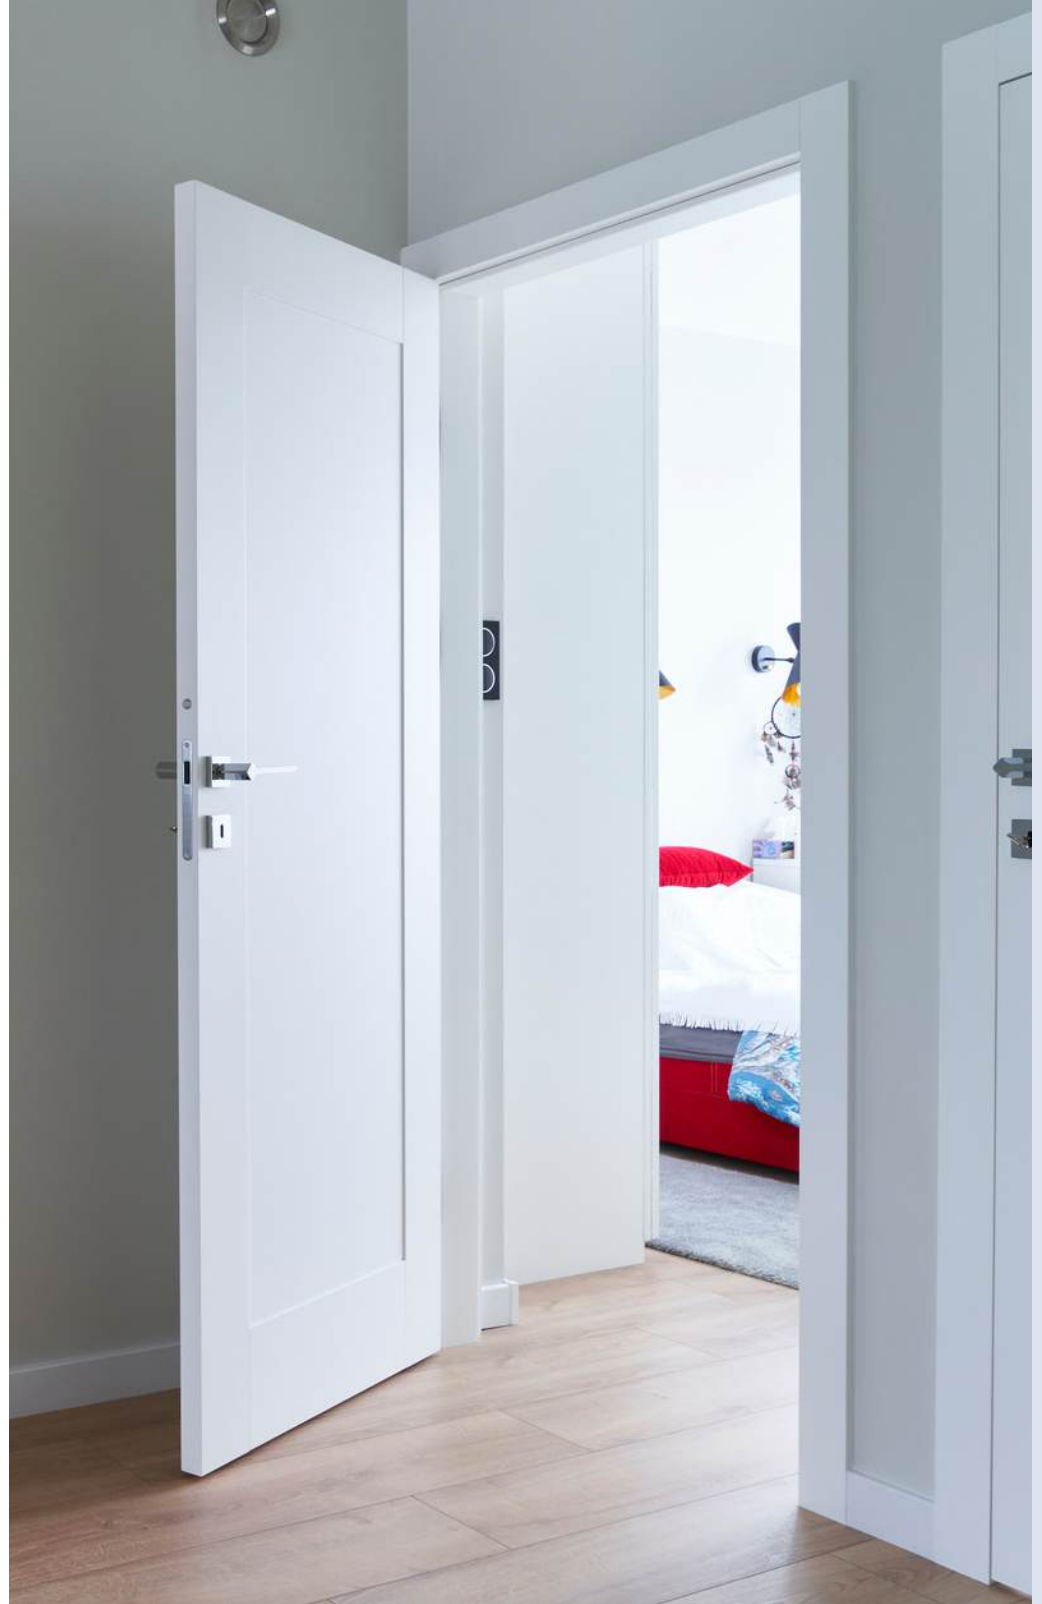

LOGGIA ELEGANT

- doors with a classic design,
captivating with their simple,
timeless elegance and well-
balanced decorations.

Scan the QR code and
discover this model

LOGGIA ELEGANT

DI MODA

PAINTED

reverse
rebate