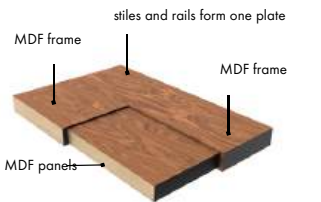

stiles and rails form one plate

MDF frame

MDF frame

MDF panels

LOGGIA LEVEL