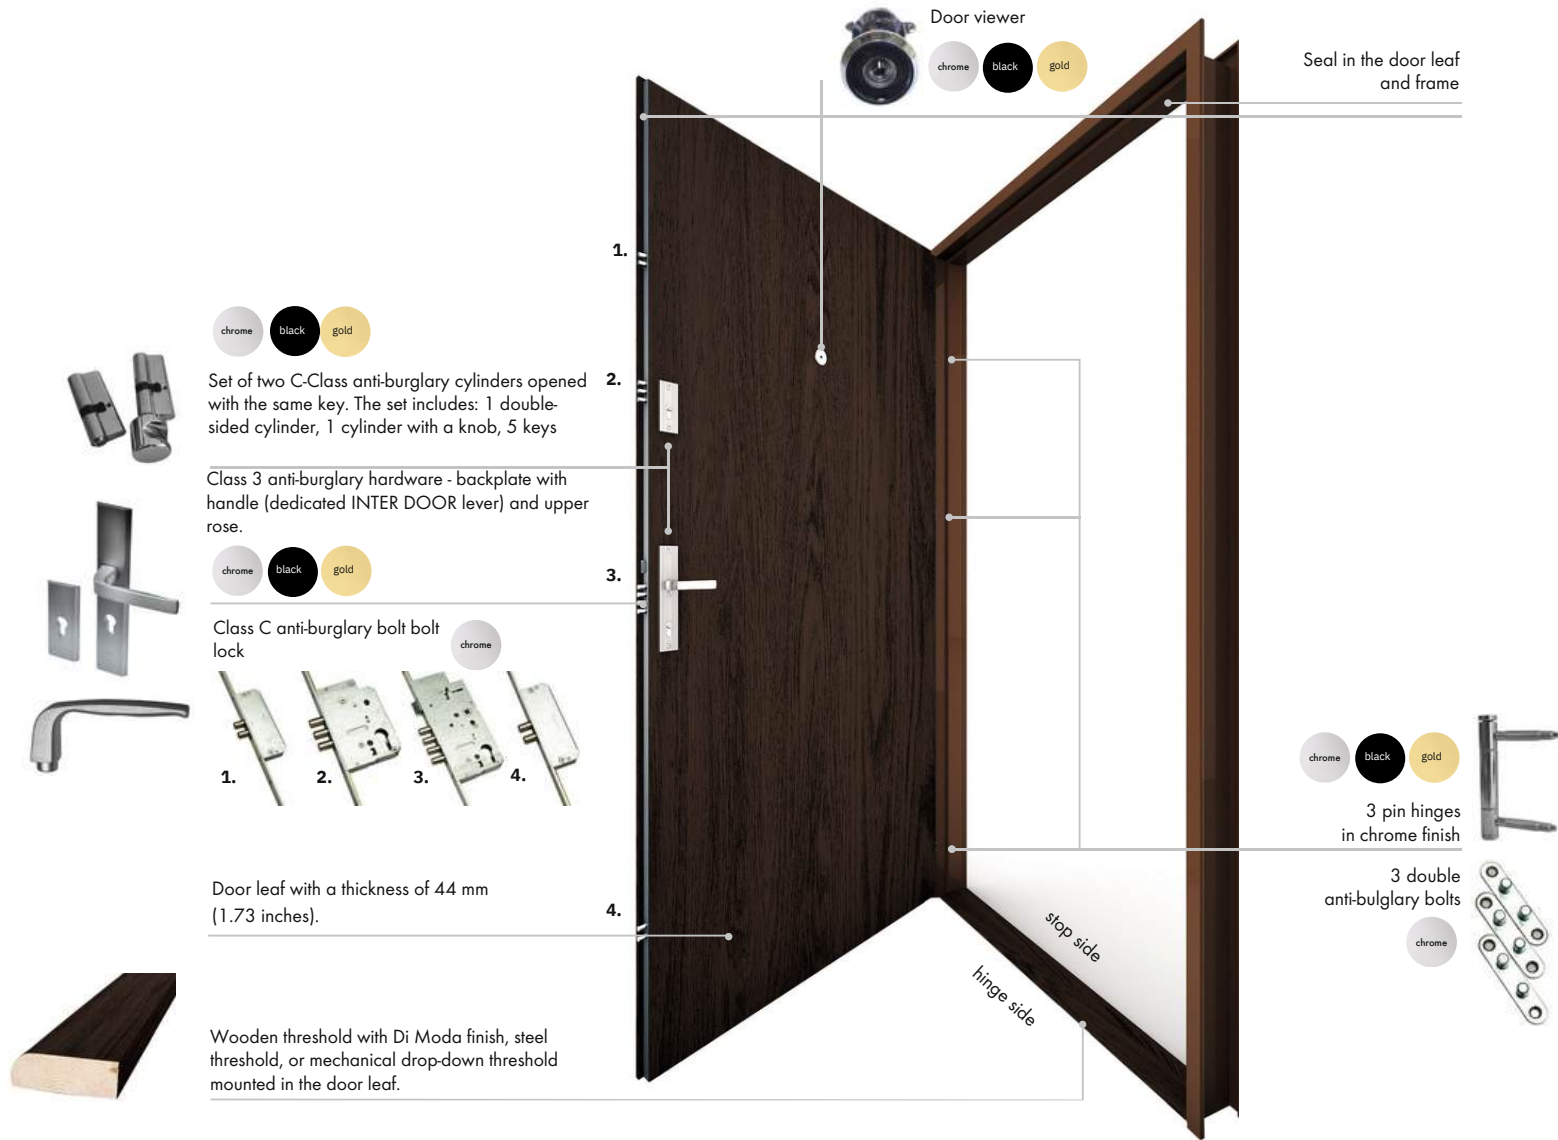

DIAMOND 8
PAINTED RAL 9004 ▶

DIAMOND
with pattern FRESA 3
DI MODA griza

DIAMOND 0
DI MODA amber oak

INTERIOR DOORS

ENTRANCE DOORS

FIRE RATED DOORS

TOWER DOOR

The drawing shows the TOWER door on a fixed MDF frame.

TOWER STRONG DOORS

The drawing shows the TOWER STRONG door on an adjustable metal door frame

DIAMOND DOOR

The drawing shows the DIAMOND door on a hybrid frame.

DOOR LEAF CONSTRUCTIONS

TOWER

TOWER STRONG

DIAMOND