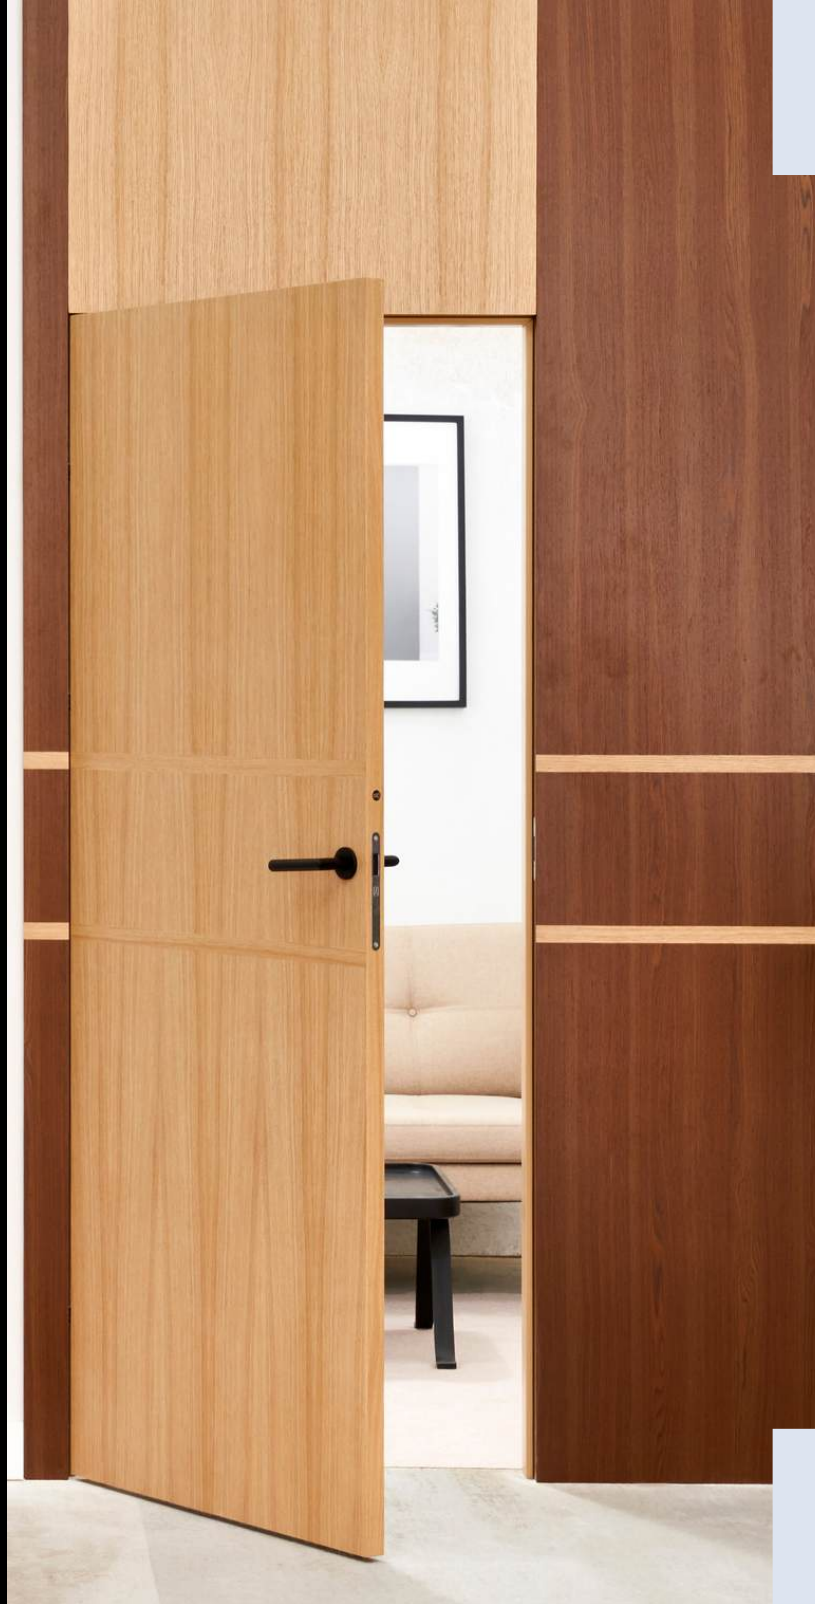

NATURA

31/36/37 dB
ACOUSTIC

reverse
rebate

RONDO
system

on a
hidden
door frame

ceiling-
high

on a door frame
without an upper
beam

ALBA NATURA