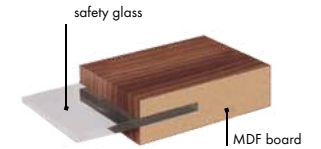

safety glass

MDF board

In the non-rebated door leaf, the glass is located in the middle of the door frame, whereas in the rebated version it is moved closer to the rebate.

CAPRI