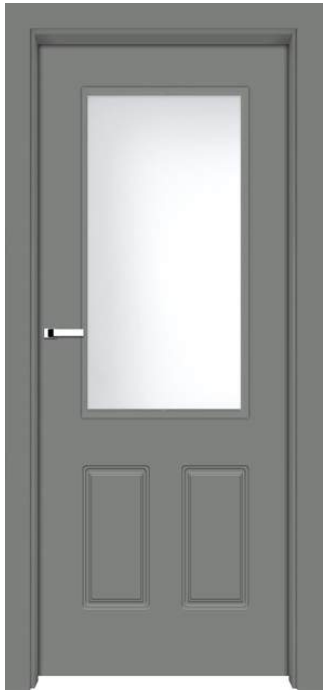

CLASSIC 4 half glazed
PAINTED RAL 7036