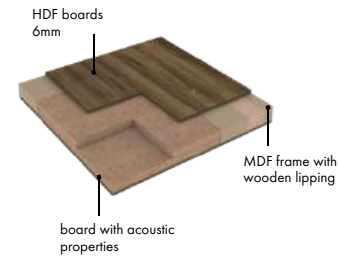

INTERIOR DOOR LEAF CONSTRUCTION

CROSS-SECTION OF ALBA, BARI, CLASSIC, FRESA, FLAT, OMIC AND VITA

HDF boards 6mm

MDF frame with wooden lipping

board with acoustic properties

DERBY, LIVORNO, LUKKA, SIENA