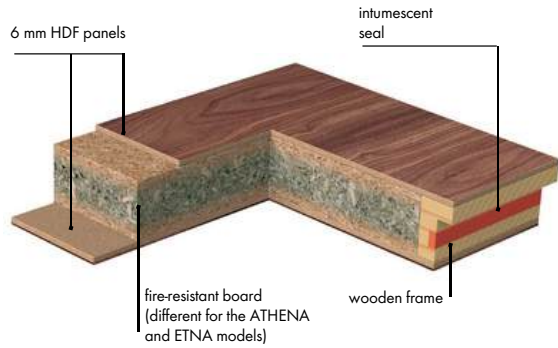

ATHENA AND ETNA

ATHENA/ETNA DOOR LEAF CONSTRUCTION