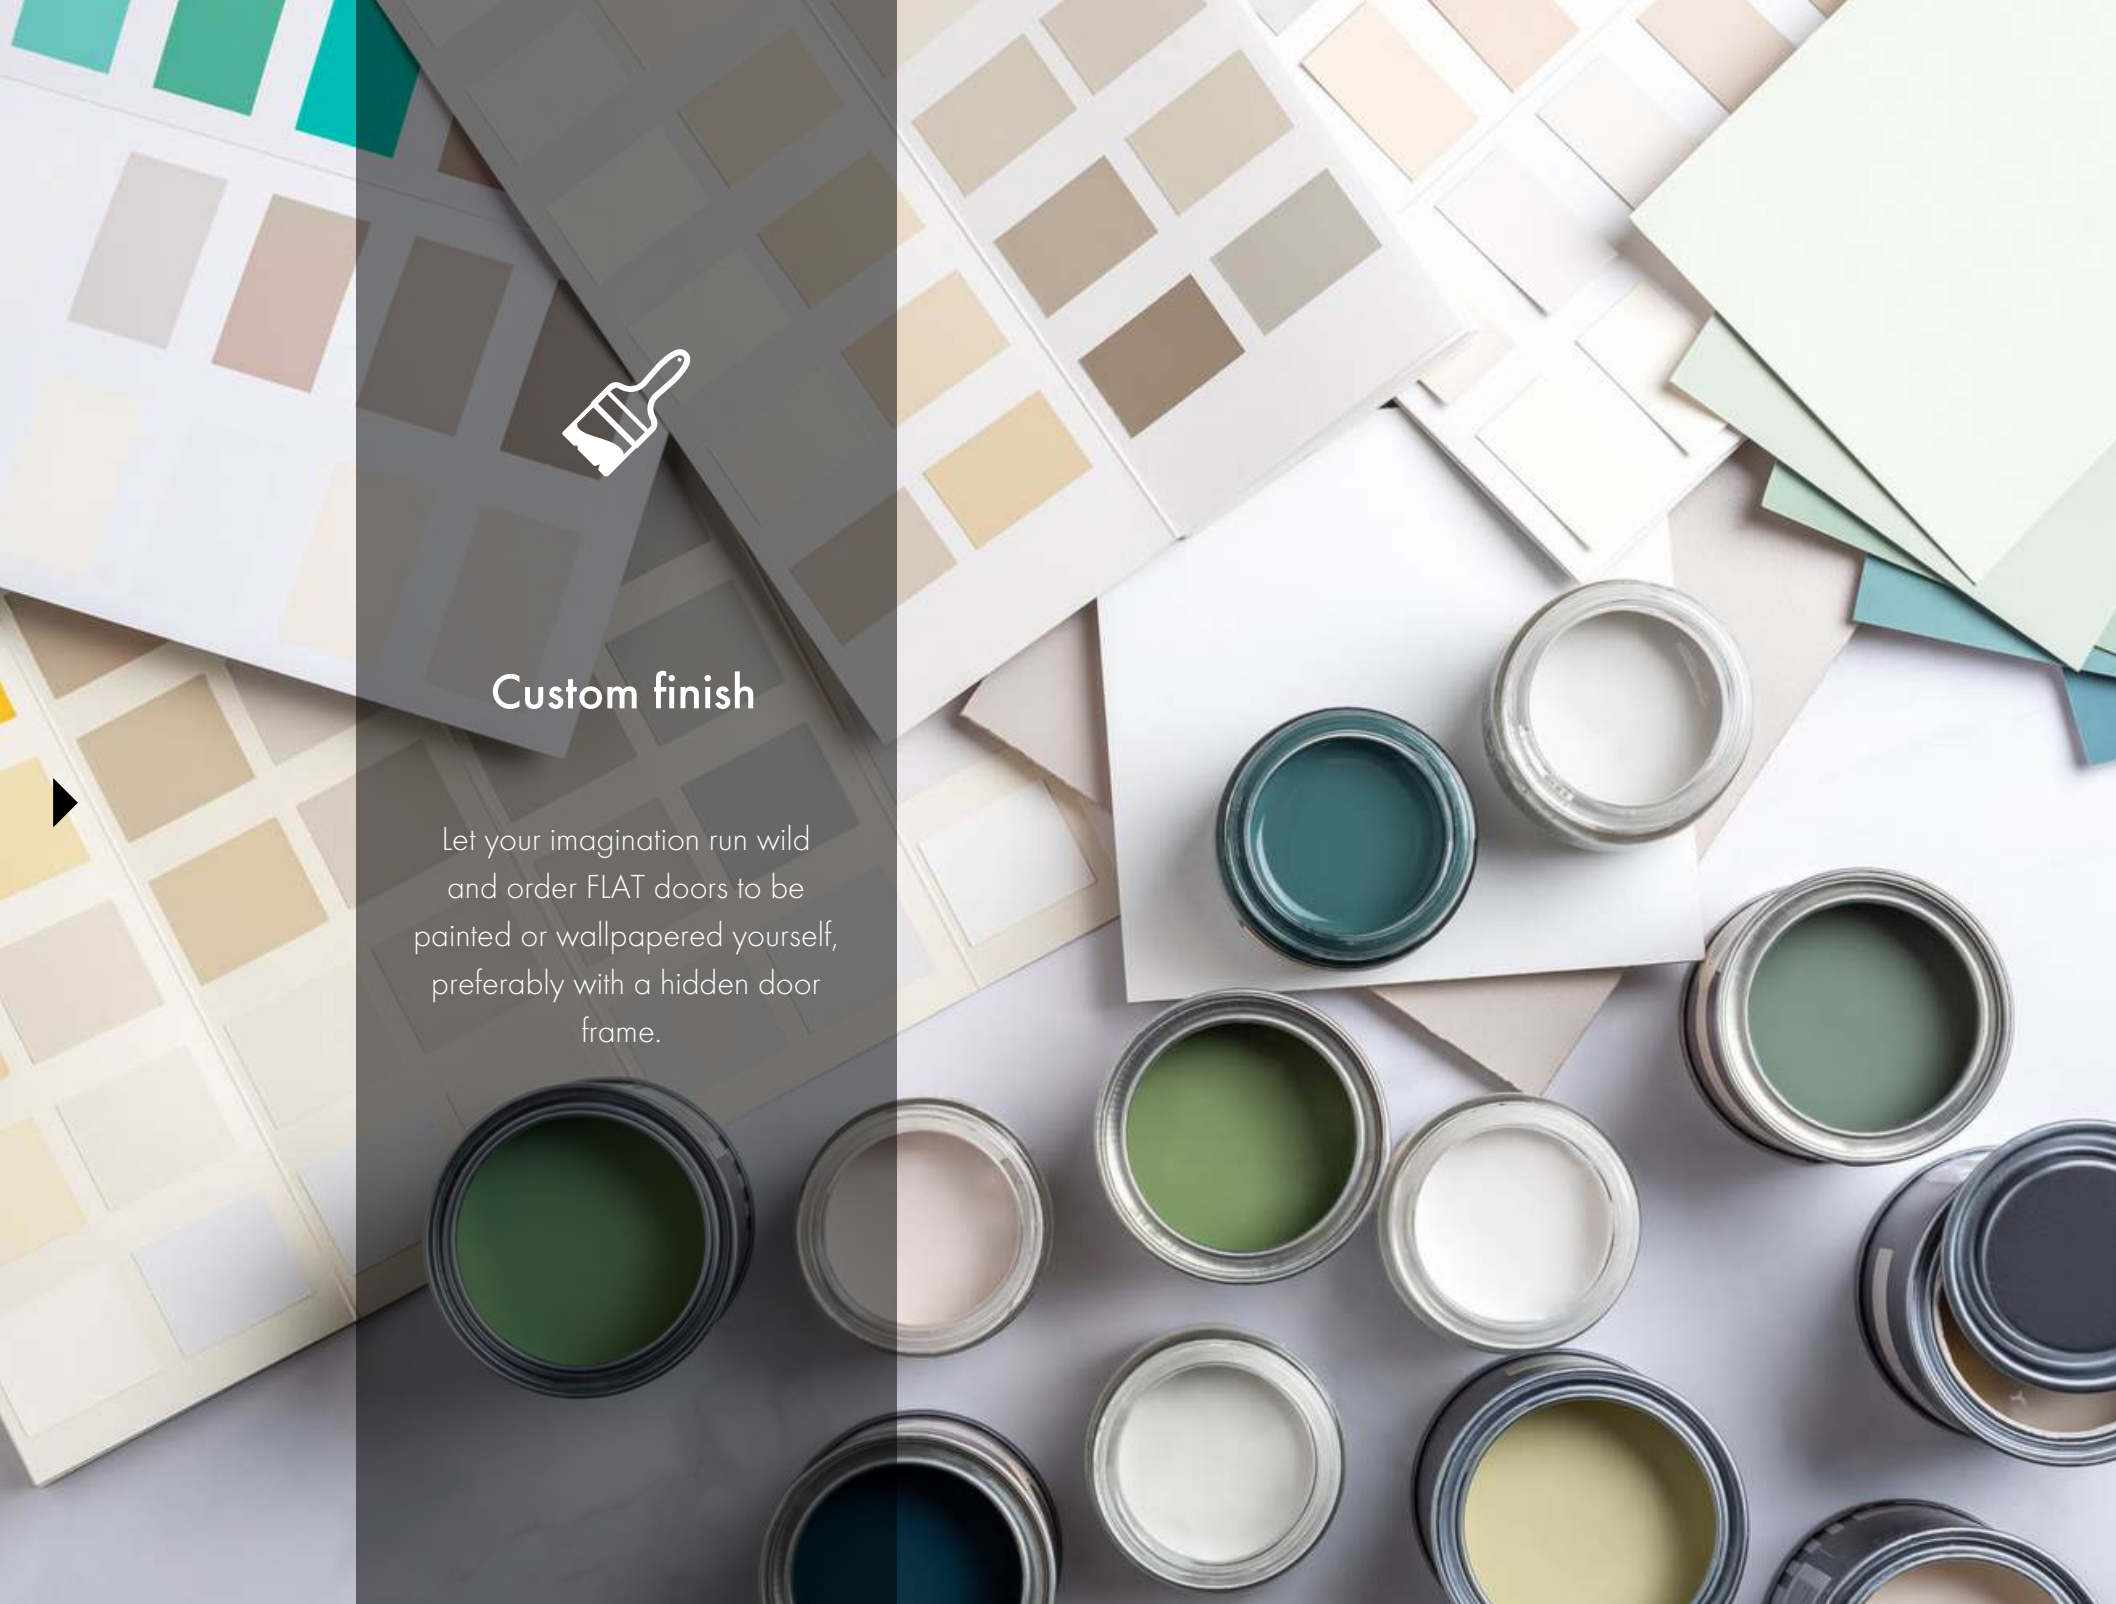

Hidden door frame

Hide your door in the wall with the hidden door frame. Also available without a top beam.

HIDDEN IN THE WALL

Custom finish

Let your imagination run wild and order FLAT doors to be painted or wallpapered yourself, preferably with a hidden door frame.