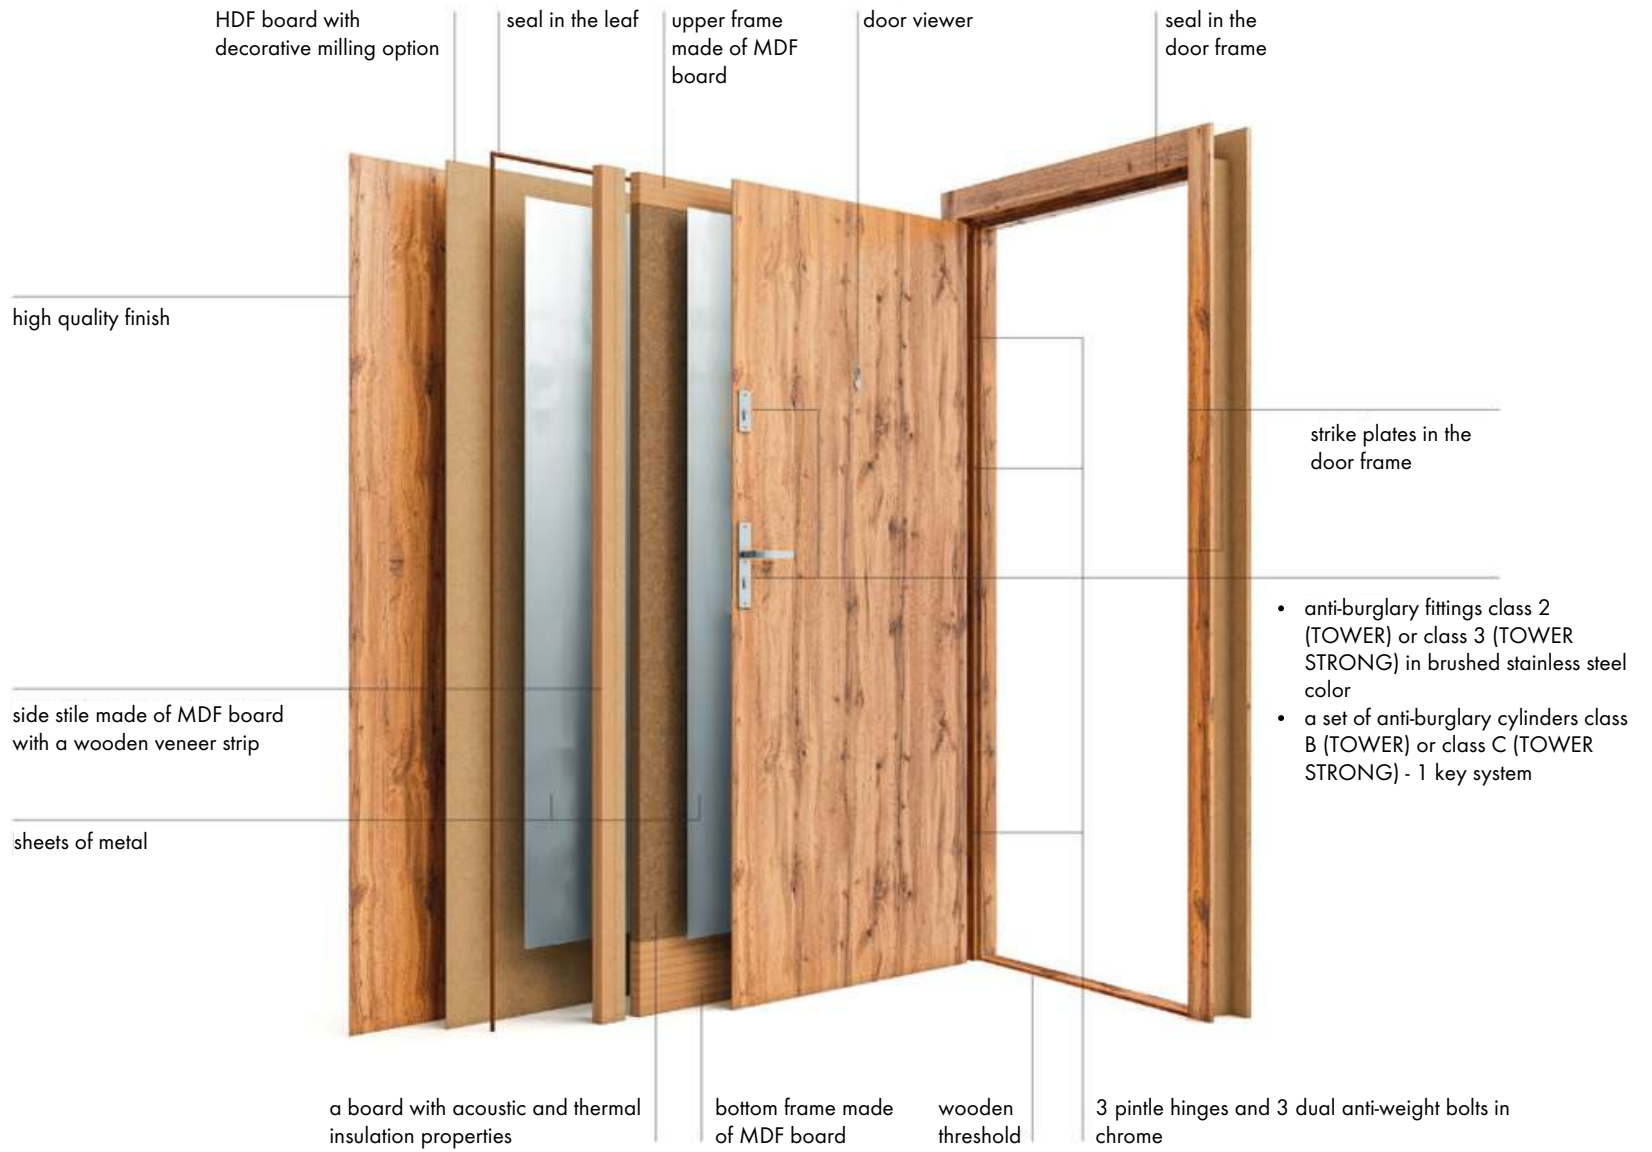

TOWER / TOWER STRONG DOOR CONSTRUCTION