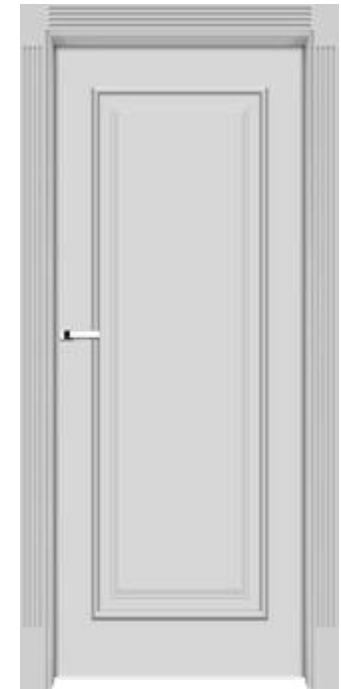

on a hidden
door frame

ceiling-high

on a door frame
without an upper
beam

FRESA 3 half glazed
PAINTED RAL 7004

RETRO door frame with panel and crown

Wide range
of colors

over
200
colors

FRESA 1 full
PAINTED RAL 7047