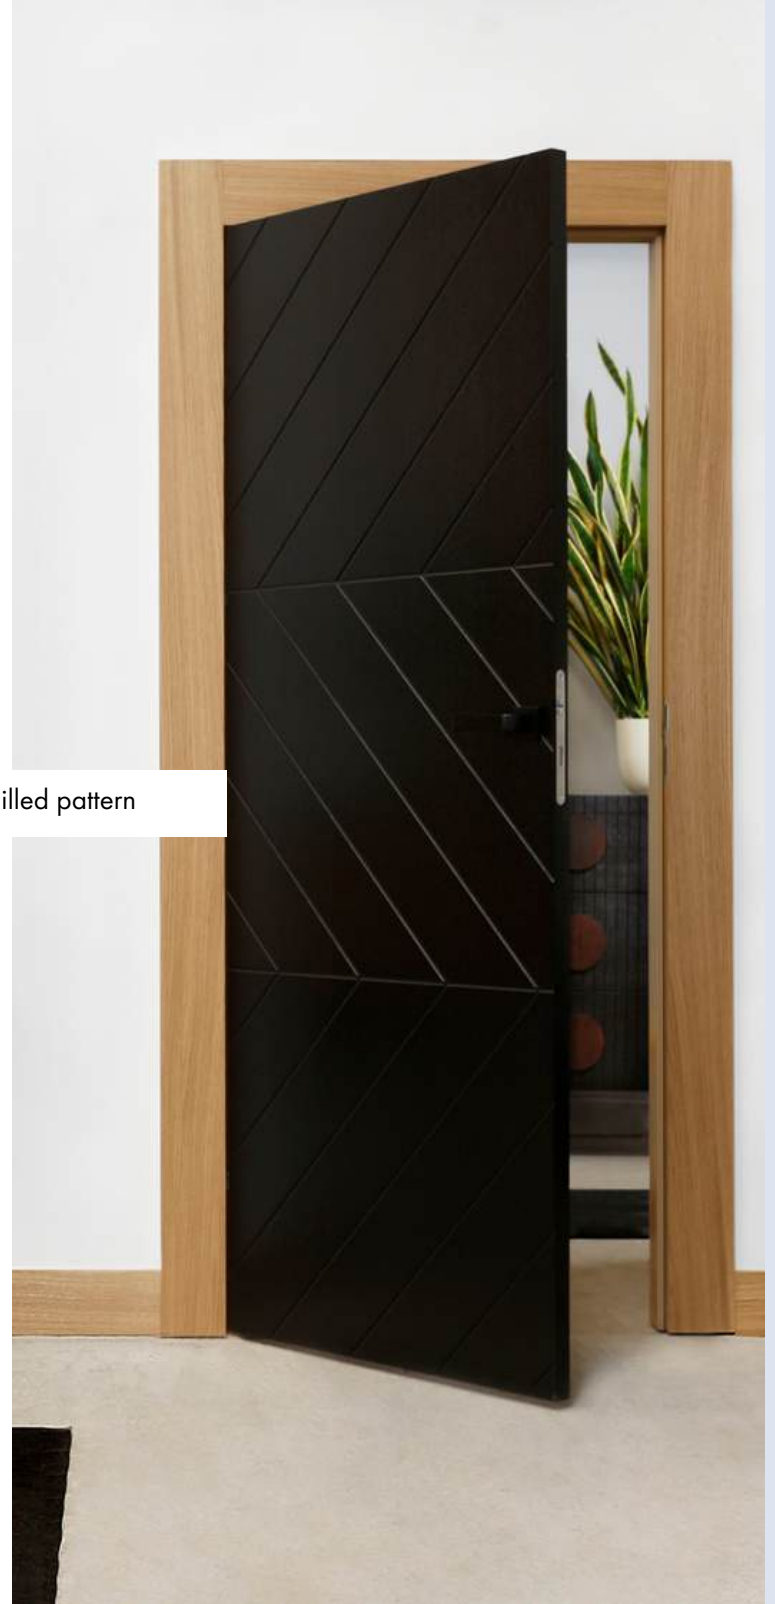

BARI 3
NATURA Solano oak

BARI 2
NATURA Solano oak

BARI 1
NATURA Solano oak

BARI 1/2/3 models are only available in the NATURA finish.

Finish: NATURA forto oak black ▶

milled pattern

BARI BLACK is a model distinguished by elegant, black milled patterns. Thanks to this composition, the door gains a unique character.