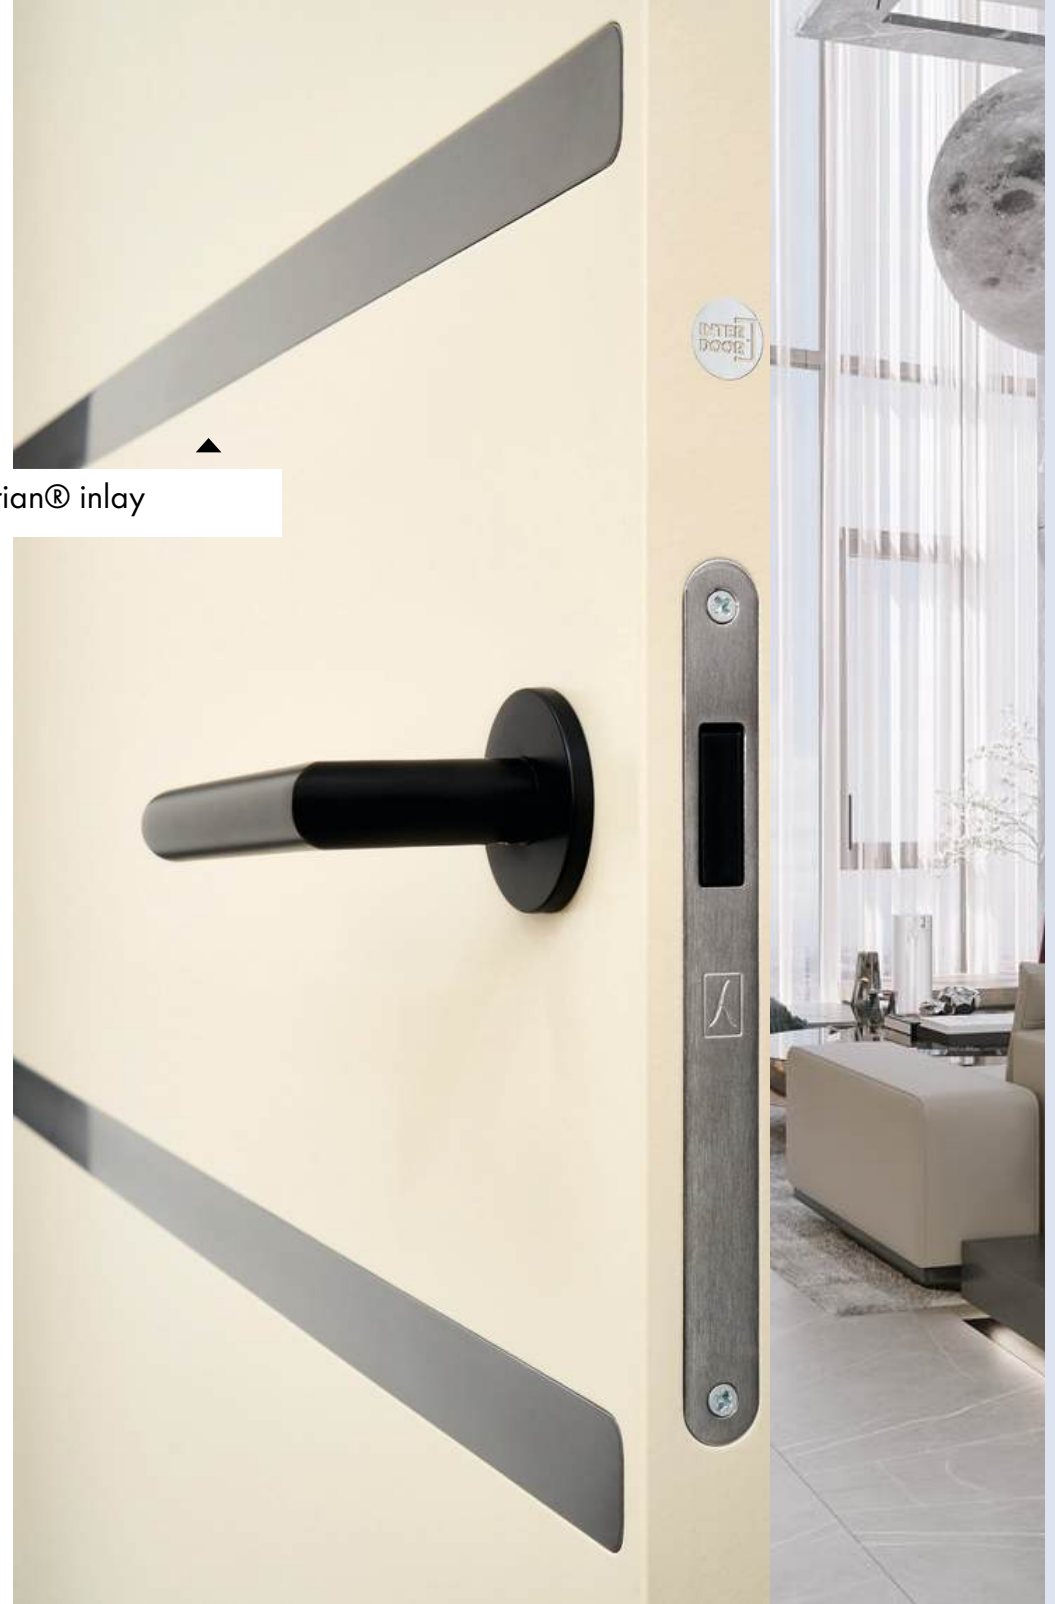

*ALBA COR 1 and ALBA COR 2 models
with extended top panel

Finish: **PAINTED RAL 1013** ▶

Corian® inlay