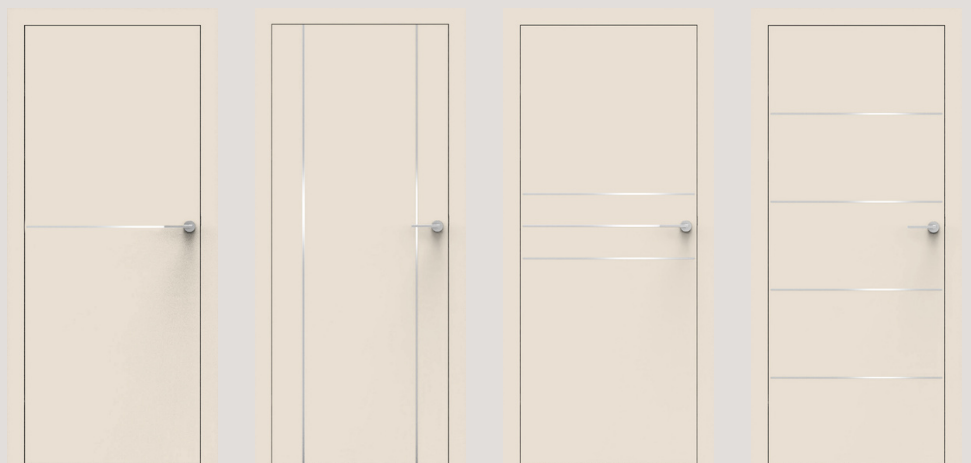

ALBA

*an elegant
frame*

ALBA 1

ALBA 2

ALBA 3

ALBA 4