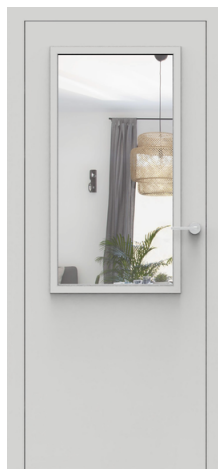

FLAT small frame