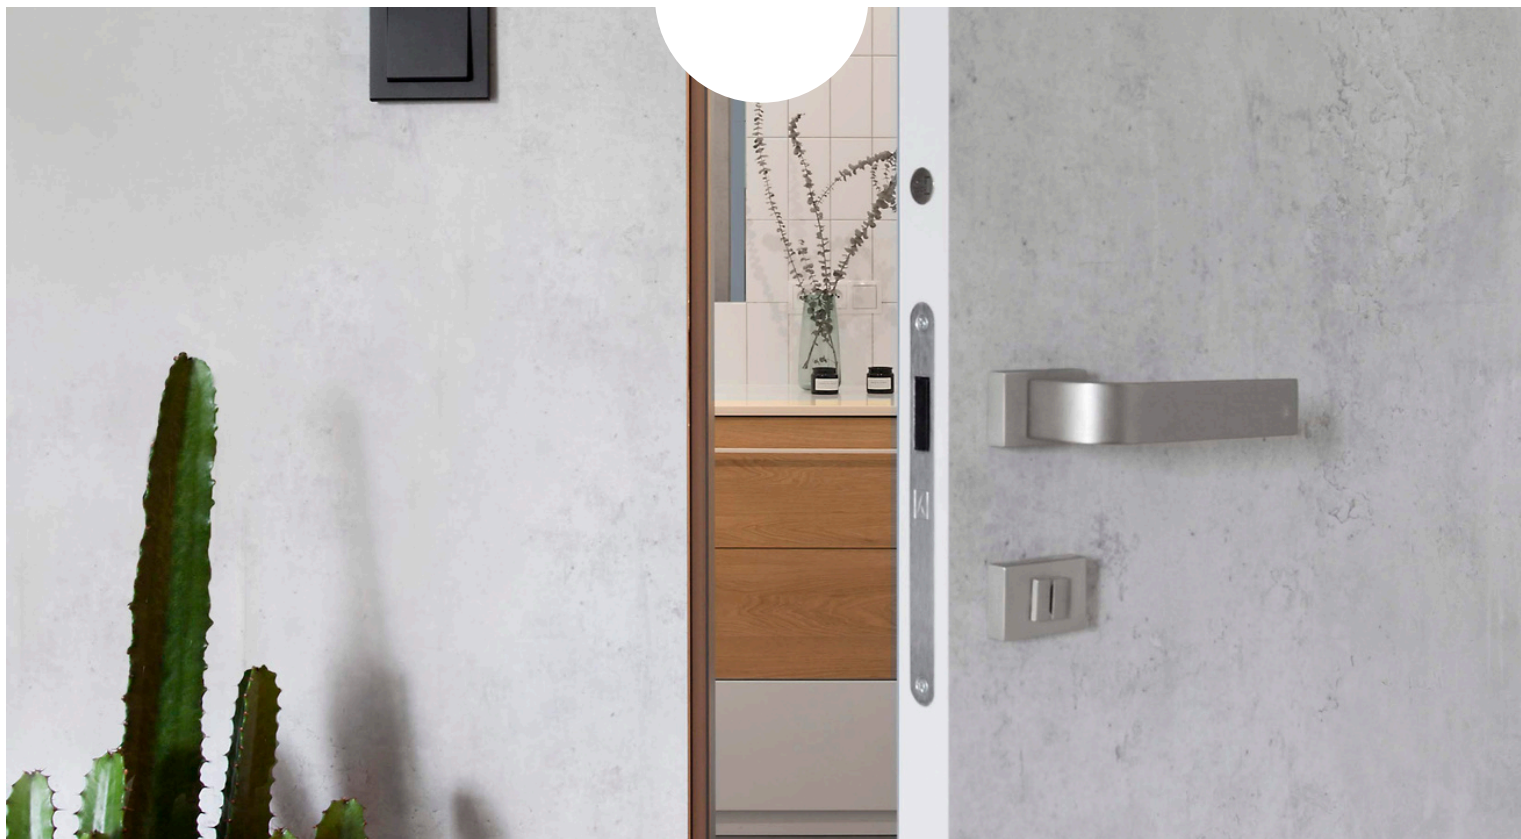

About INTER DOOR

We are a Polish manufacturer of custom-made doors. Our offer includes wooden and glass interior doors, apartment entrance doors and fire doors.