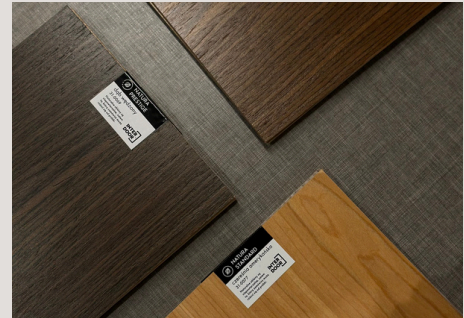

A light brown wooden door with a gold handle and a white logo. The door has a classic panel design with a central handle. The logo consists of the words 'INTER' and 'DOOR' stacked vertically, with a white square frame around them.

over 200 finish colors

Choose from a natural veneer, durable DI MODA finish or a painted version.

[Download the color card >>>](#)

widened casings

Choose widened top or side casings. You can also integrate the door into the wall for a seamless look.