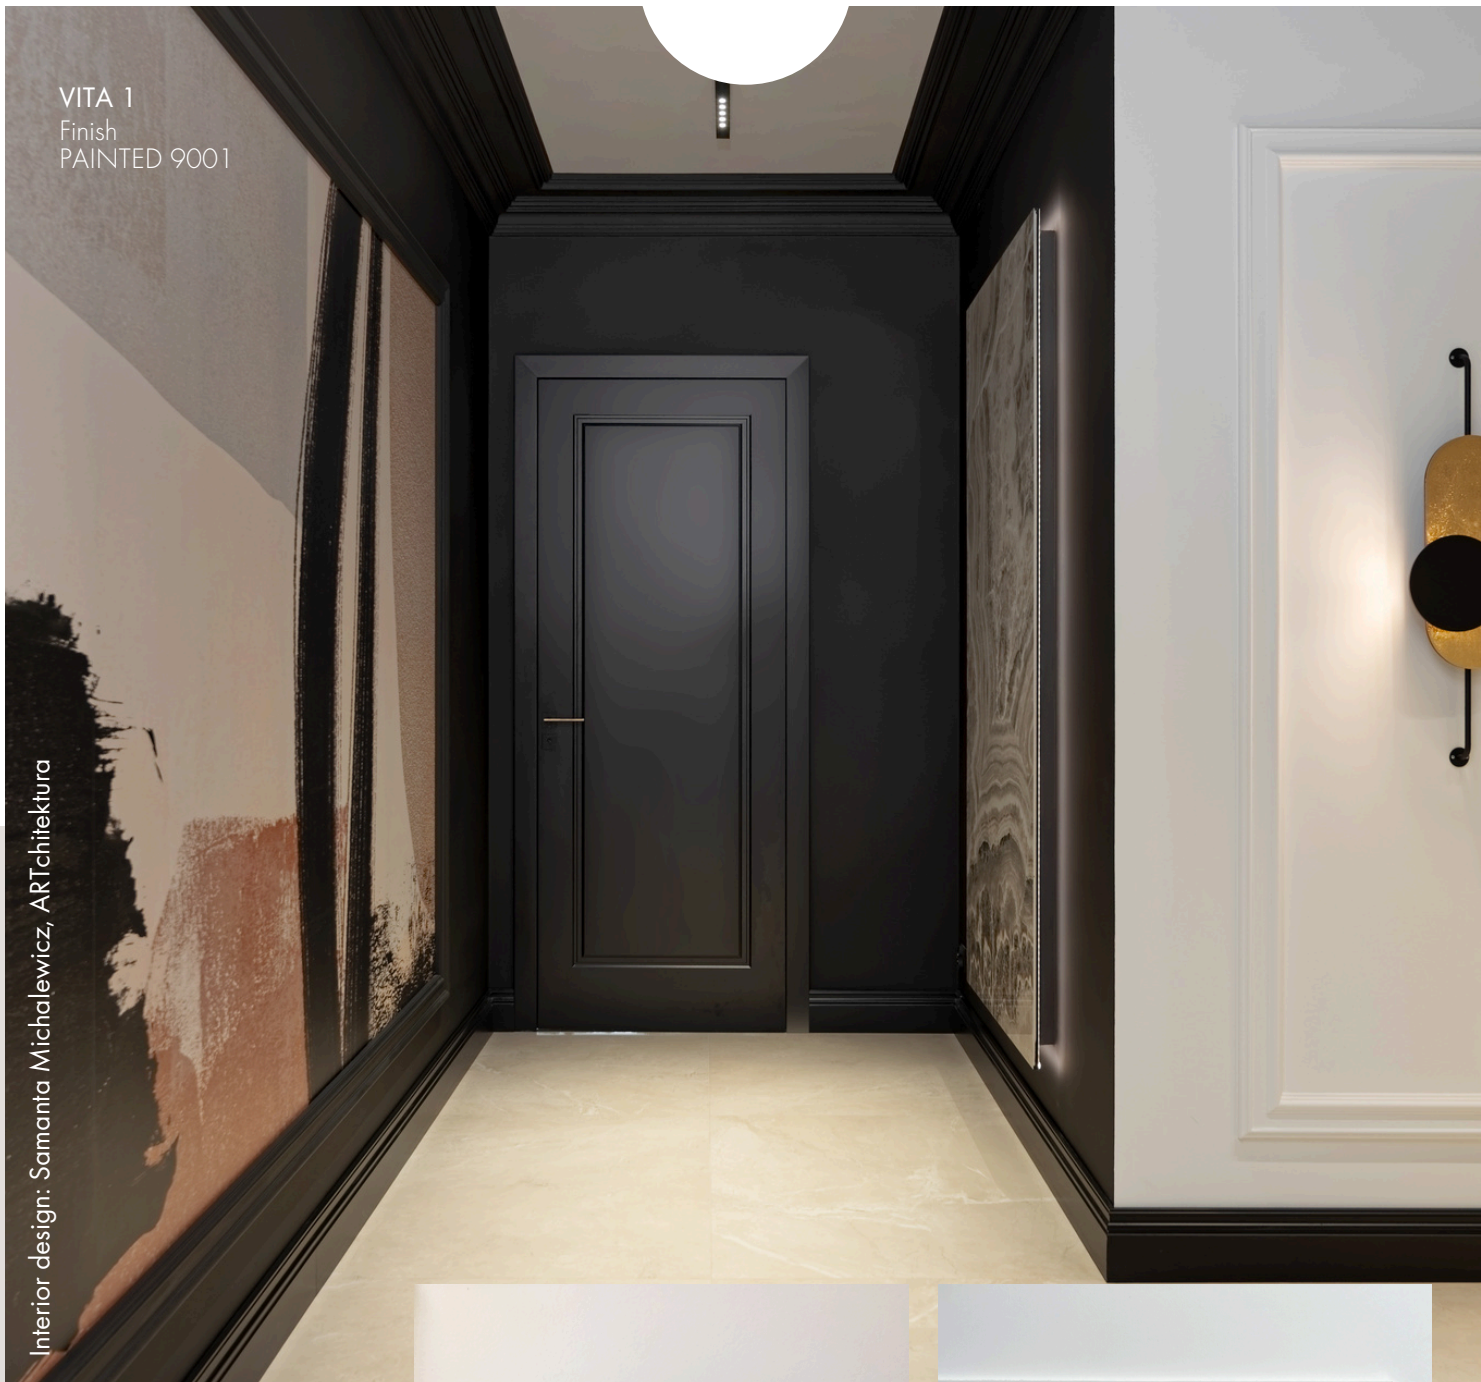

VITA 1
Finish
PAINTED 9001

Interior design: Samanta Michalewicz, ARTchitektura

VITA
value lies in the details.

INTER DOOR