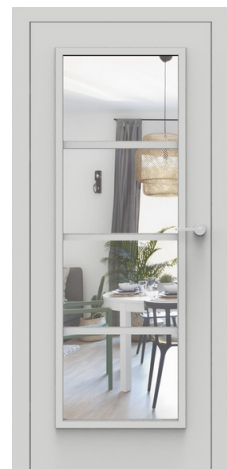

A light brown wooden door with a gold handle and a white logo. The door has a classic panel design with a central handle. The logo consists of the words 'INTER' and 'DOOR' stacked vertically, with a white square frame around them.

FLAT large split frame

FLAT
*hidden, high,
perverse*

FLAT does not limit you in any dimension - available in various heights, with the option of reverse rebate and hidden hinges, they adapt to your vision. These are doors that combine functionality with unlimited freedom of arrangement.