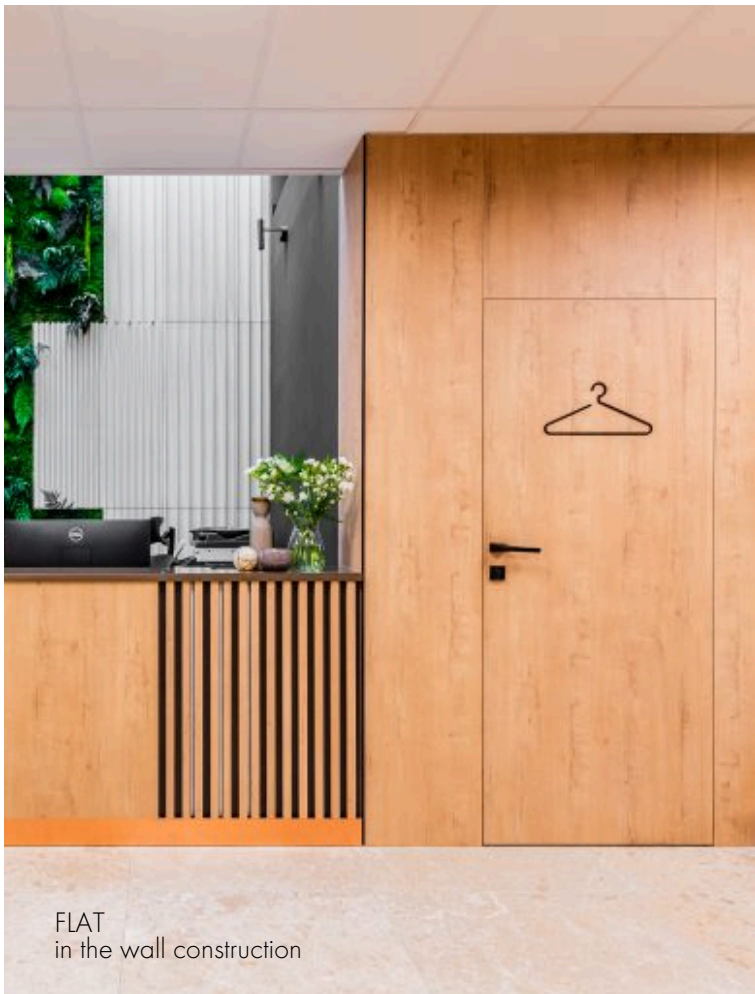

A light brown wooden door with a gold handle and a white logo. The door has a classic panel design with a central handle. The logo consists of the words 'INTER' and 'DOOR' stacked vertically, with a white square frame around them.

FLAT large split frame

FLAT
*hidden, high,
perverse*

FLAT does not limit you in any dimension - available in various heights, with the option of reverse rebate and hidden hinges, they adapt to your vision. These are doors that combine functionality with unlimited freedom of arrangement.

FLAT covered with wallpaper

FLAT

let your imagination carry you

FLAT increased

FLAT in the wall construction

FLAT to the ceiling

VITA

timeless classic