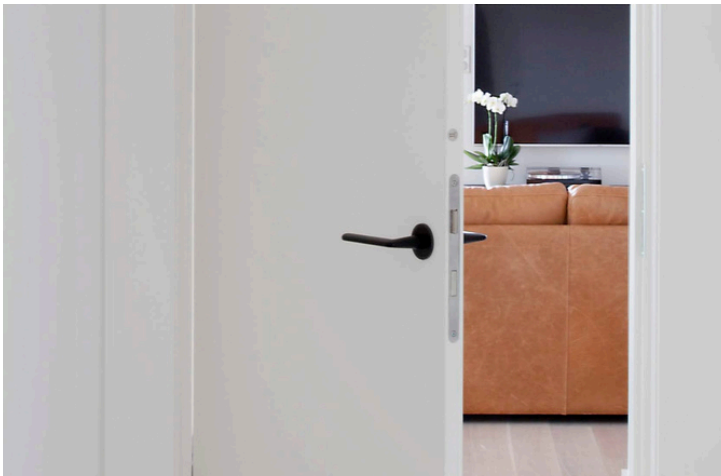

FLAT

close-up of detail

FLAT full